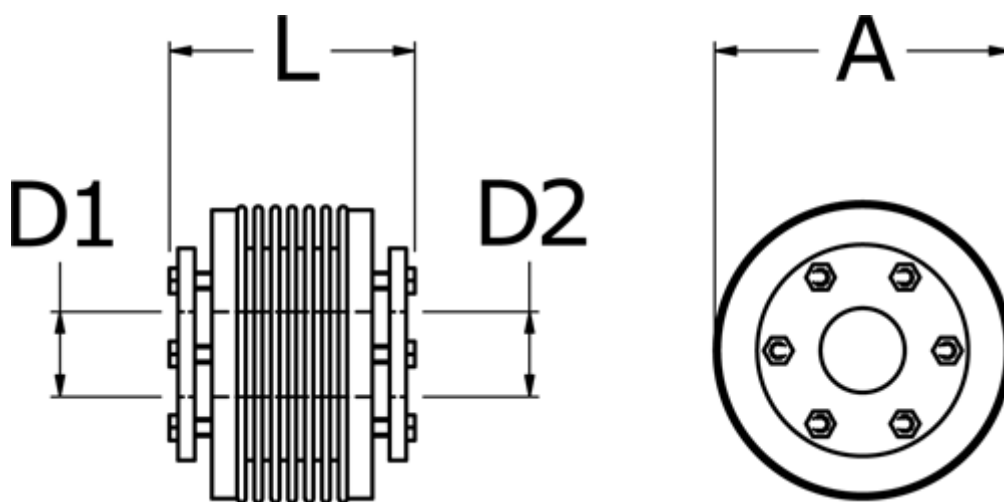

# Data Sheet

Article number: 3330530002065555

Description: Bellow coupling type 5 size3000  
Length 206 mm, bore 55/55 mm

## Measures

A	= 157
D1	= 55
D2	= 55
L	= 206
Nom. torque NM (Tkn)	= 3000